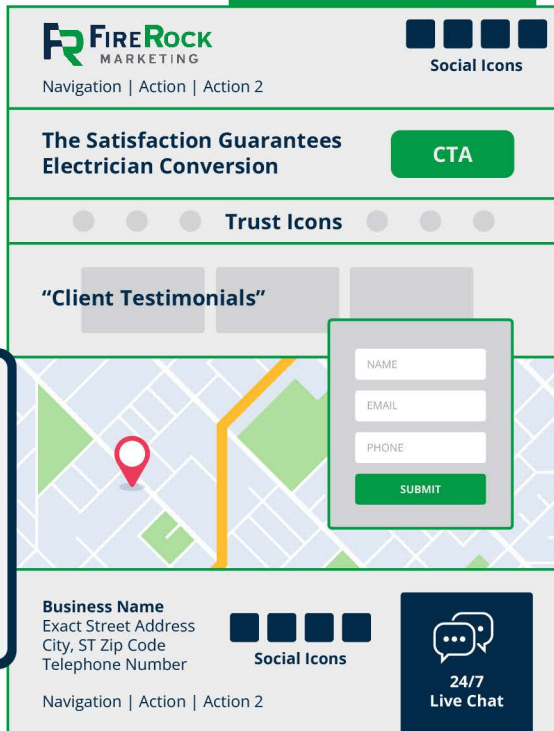

Engagement Elements

- Clear USP and testimonial
- Clear easy find navigation
- Message to your avatar
- Trust icons to position authority
- Clear map to show locality
- Social proof icons

Conversion Elements

- Top right corner tracking number with clear CTA
- Clear CTA front and center
- 24/7 Live Chat

WordPress Plugins

- Yoast SEO Plugin
- Google Analytics
- Bird Eye
- Click to Post
- Facebook Auto Publish
- Google XML Sitemaps
- Jetpack by WordPress
- Nearby Now

Responsive Design

- Your website must be mobile responsive
- 30-40% traffic from mobile searches
- 1-touch click-to-call contact

"Your City" Electrician

BE SURE TO SCHEDULE A STRATEGY SESSION!

Triple your traffic and leads over the next 90 days!